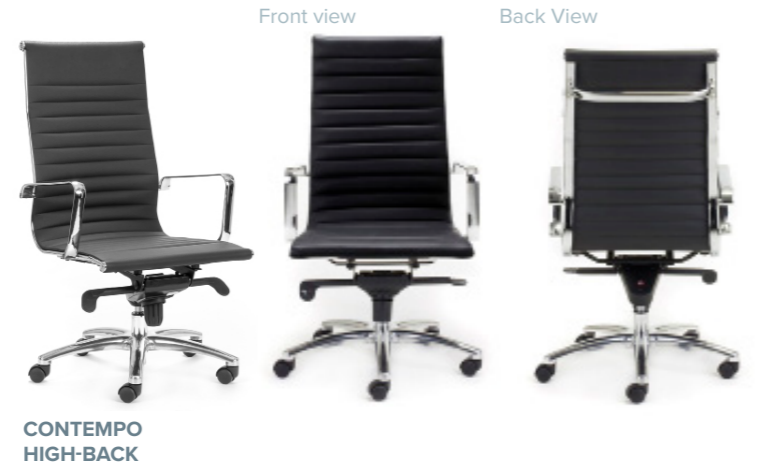

Boardroom

Cobi & Contempo

Stylish and contemporary meeting or boardroom chairs. Cobi comes standard with a black fabric seat, black mesh and fixed arms. Contempo has slim-lines and bold sewn detail characteristics in a black vinyl finish.

5 year	NZ	120 kg	swivel tilt
WARRANTY	BUILT	MAX USER	MECH

Cobi **Coming Soon**

- Fixed slim-line arms.
- Generous 520mm wide seat.
- Simple to use tilting mechanism.
- 5 year NZ manufacturer warranty.

Seat Size (mm)	520W x 490D
Seat Height (mm)	From 420 to 530
Back Size (mm)	490W x 490D

Contempo *High-back*

- Fixed chrome arms.
- 660mm back height.
- Classic board-room style.
- 5 year NZ manufacturer warranty.

Seat Size (mm)	500W x 460D
Seat Height (mm)	From 440 to 500
Back Size (mm)	460W x 460H

Contempo *Mid-back*

- Fixed chrome arms.
- Classic board-room style.
- 5 year NZ manufacturer warranty.

Seat Size (mm)	500W x 460D
Seat Height (mm)	From 440 to 500
Back Size (mm)	460W x 450H