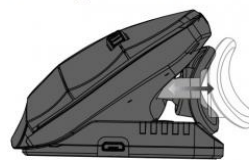

Thumb Support Extension