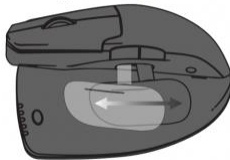

Choose your vertical hand position with Unimouse. Unimouse is an adjustable 'vertical' mouse designed with a **unique articulated hinge** which allows you to find your ideal hand position, from a gentle 35 degree slope, to a more upright 70 degrees.

Thumb Support Length