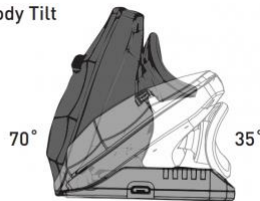

Body Tilt

Hold base with one hand and top section with other hand. Tilt top section to set angle.