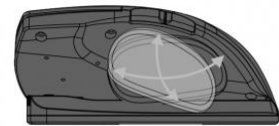

Thumb Support Rotation

Wireless model Features

- Feels stable and secure in any position thanks to friction technology.
- Positions your hand correctly to eliminate the need for gripping and pinching.
- Tri-axis thumb rest accommodates hand width with ease and allows you to relax your grip in any position, regardless of your hand size and shape.
- Precision state-of-the-art Pixart sensor offers seamless performance on almost any surface at a distance of up to eight metres, perfect for presentations.
- Choose from 10 cursor speeds.
- High performance lithium-ion polymer battery provides up to three months of power on a single charge. **Data Charge** cable allows you to charge while you work. Clever Smart Sleep battery system preserves power by sending mouse into automatic hibernation when not in use.
- Increase the speed of your workflow and personalise your Unimouse with six programmable buttons.

Dimensions; 119mm long x 76mm wide x 56 mm high, **Weight;** 0.13 kg **Colour;** Slate.

Tilt angle of the mouse; 35 degrees incrementally;

Tilt angle thumb support; 35 degrees in either direction;

Buttons and functions; 7 buttons (6 programmable; Left, Middle, Right, Scroll Click, Forward, Back)

Cursor speeds; 800, 100, 1200, 1400, 1600, 2000, 2200, 2400, 2800

Wireless range; Up to 8 meters; **Battery type;** Lithium-ion Polymer (LIP) rechargeable battery, 470mAh

Battery life; Up to 3 months on a single charge. Life may vary based on user and computing conditions.

Connection; Wireless / USB-cable **Driver;** Optional driver for button customization

Warranty; 2 years' **Operating systems;** PC / Mac; **Installation;** Plug-and-play

Code 20CU

Unimouse Wired

Code 20CUW

Unimouse Wireless

OFFICE ERGONOMICS from your specialists

Ergo Office

P: 04 232 6607

E: ergo4u.salesnz@gmail.com

W: www.ergooffice.co.nz