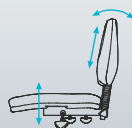

2 LEVER

• Seat height, back height &
back angle adjustments.

K KNIGHT

knightgroup.co.nz

0800 143 143