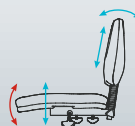

KLICK 2  
MIDBACK

KLICK 2  
HIGHBACK

KLICK 3  
MIDBACK

KLICK 3  
HIGHBACK

**KLICK MIDBACK**

Seat height: 470-600mm  
Seat width: 515mm  
Seat depth: 490mm  
Back height: 480mm

**KLICK HIGHBACK**

Seat height: 470-600mm  
Seat width: 515mm  
Seat depth: 490mm  
Back height: 575mm

**2 LEVER**

• Seat height, back height & back angle adjustments.

**3 LEVER**

• Extra Seat tilt adjustment

knightgroup.co.nz

0800 143 143